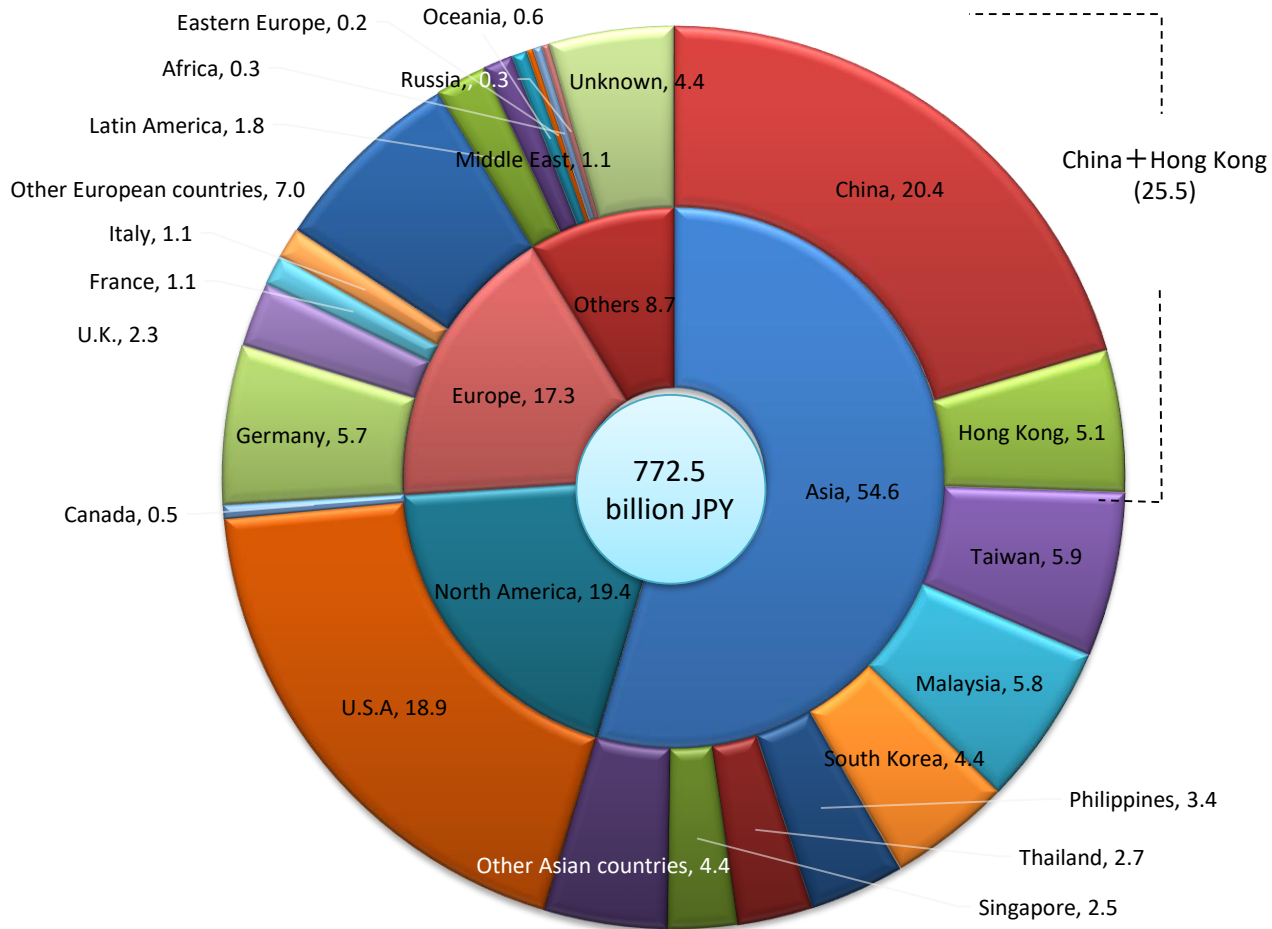

China & Hong Kong:

Our largest trading partners

Total export value:
772.5 billion JPY

Source: 2015 Fact-Finding Survey on Production for Export (Nagano Prefecture)

Manufacturers in Nagano Venturing into the World

1,112 businesses in Nagano have opened business facilities overseas.

China & Hong Kong: Locations of the largest new business operations

	Manufacturers	Retailers	Resident Employees	Total
China	260	72	12	344
Hong Kong	9	61	9	79
Total	269	133	21	423