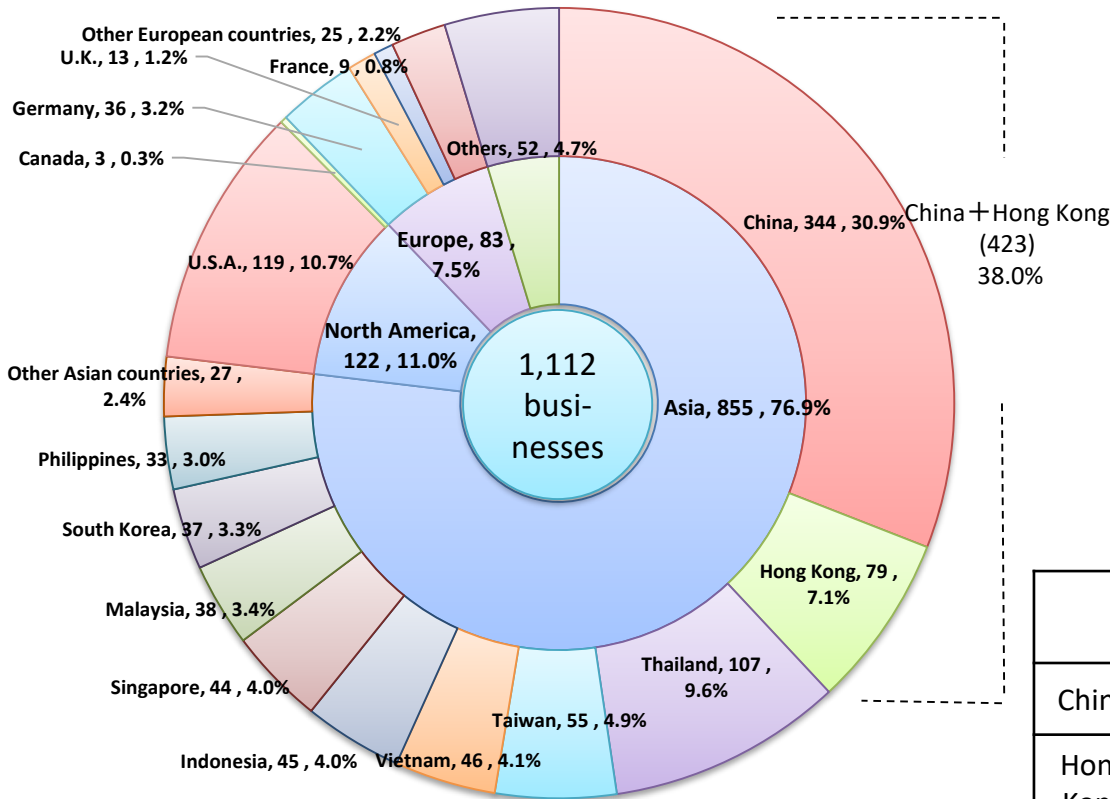

China & Hong Kong:

Our largest trading partners

Total export value:
772.5 billion JPY

Source: 2015 Fact-Finding Survey on Production for Export (Nagano Prefecture)

Manufacturers in Nagano Venturing into the World

1,112 businesses in Nagano have opened business facilities overseas.

China & Hong Kong: Locations of the largest new business operations

	Manufacturers	Retailers	Resident Employees	Total
China	260	72	12	344
Hong Kong	9	61	9	79
Total	269	133	21	423